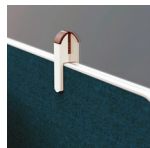

LYLE & ECHO BRACKET x2

COVSBKTWP1