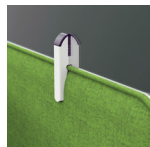

COSY BRACKET x2

COVSBKTWP2

A range of frame-less screen 'Toppers', this range can be quickly and easily secured to all of TSS's existing screen products, and subsequently removed without damaging either the screen or desktop to which they have been secured.

- Universal bracket to fit all screens between 18mm - 30mm thickness
- The most cost effective solution on the market
- Opaque to allow light through whilst maintaining privacy
- Manufactured from Twin Walled Polycarbonate
- 10mm thickness
- Radius corners